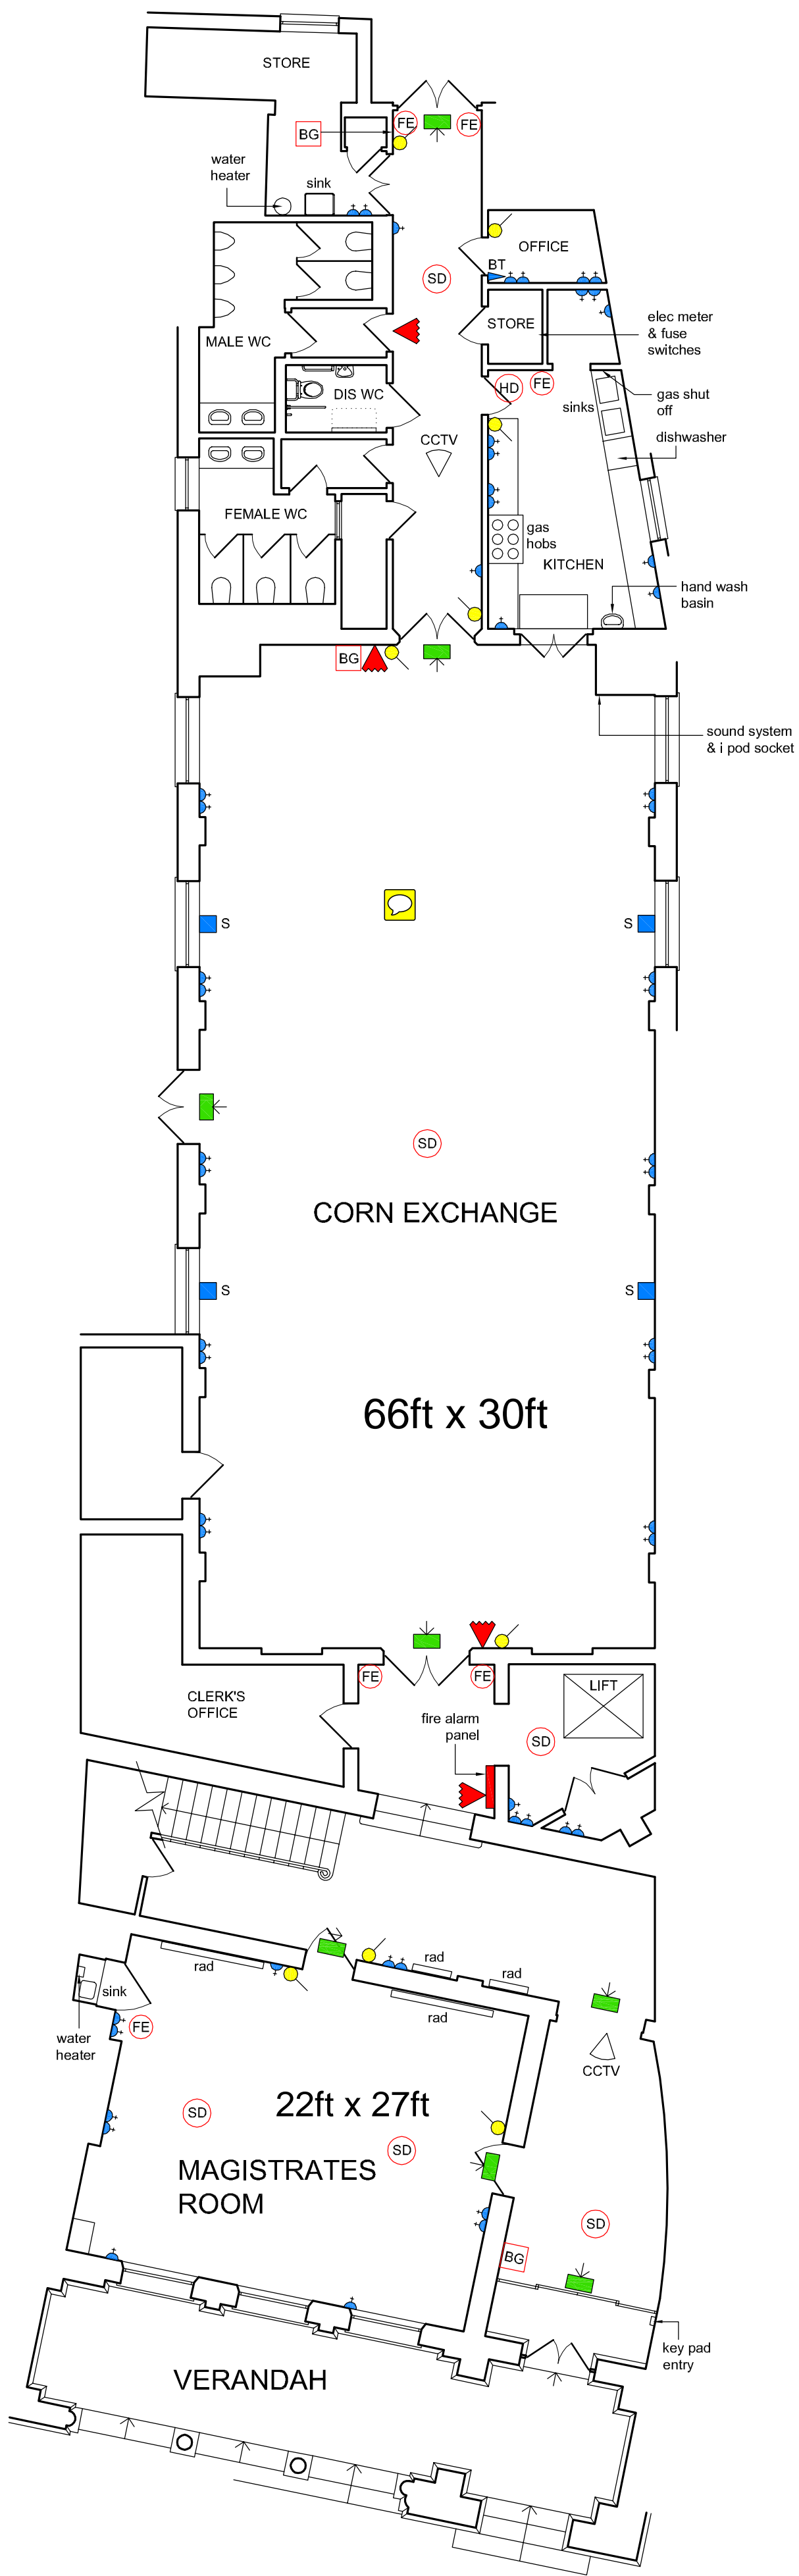

PLAN OF THE TOWN HALL COMPLEX, HIGH STREET, HUNGERFORD

ELECTRICAL KEY

-  SMOKE DETECTOR
-  HEAT DETECTOR
-  BREAK GLASS
-  FIRE EXTINGUISHER
-  FIRE ALARM SOUNDER
-  ILLUMINATED FIRE ESCAPE SIGN
-  CCTV CAMERA
-  CCTV
-  DOUBLE SWITCHED SOCKET
-  SINGLE SWITCHED SOCKET
-  SPEAKER SOCKETS
-  LIGHT SWITCHES